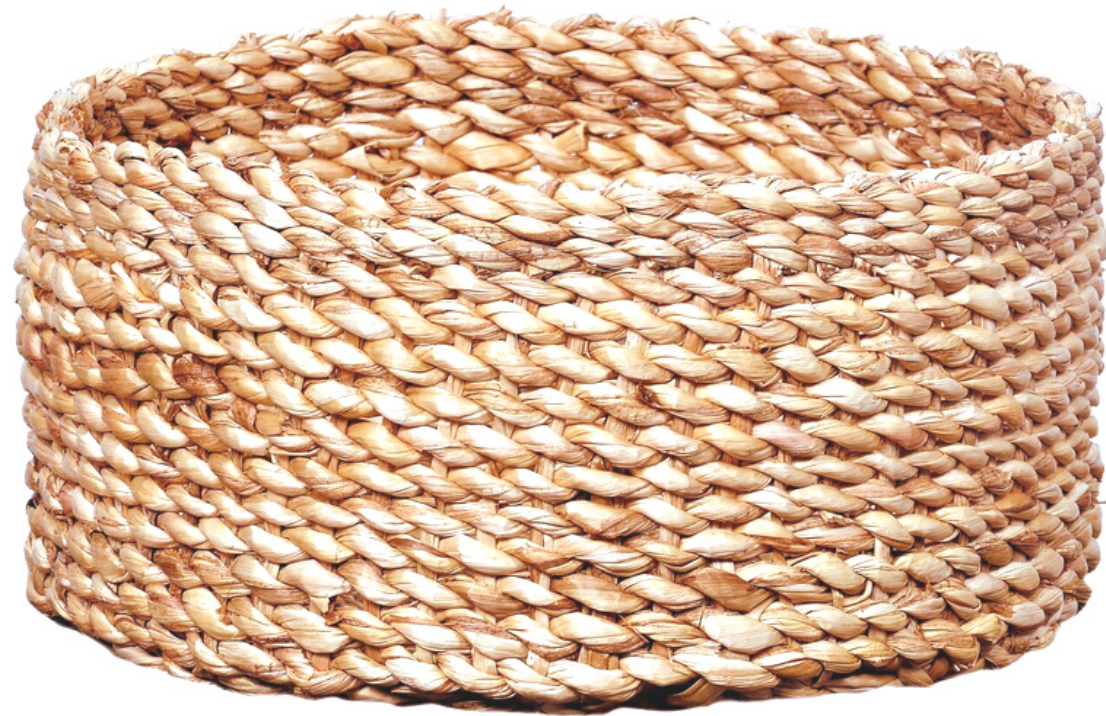

### **Banana Fibre Single-handle Basket**

- Colour: Natural
- Material: Fibres sourced from banana tree leaves
- Size: H 5 x D 8 cm

### **Banana Fiber Round Tray**

- Colour: Natural
- Material: Fibres sourced from banana tree leaves
- Size: H 5 x D 10 cm