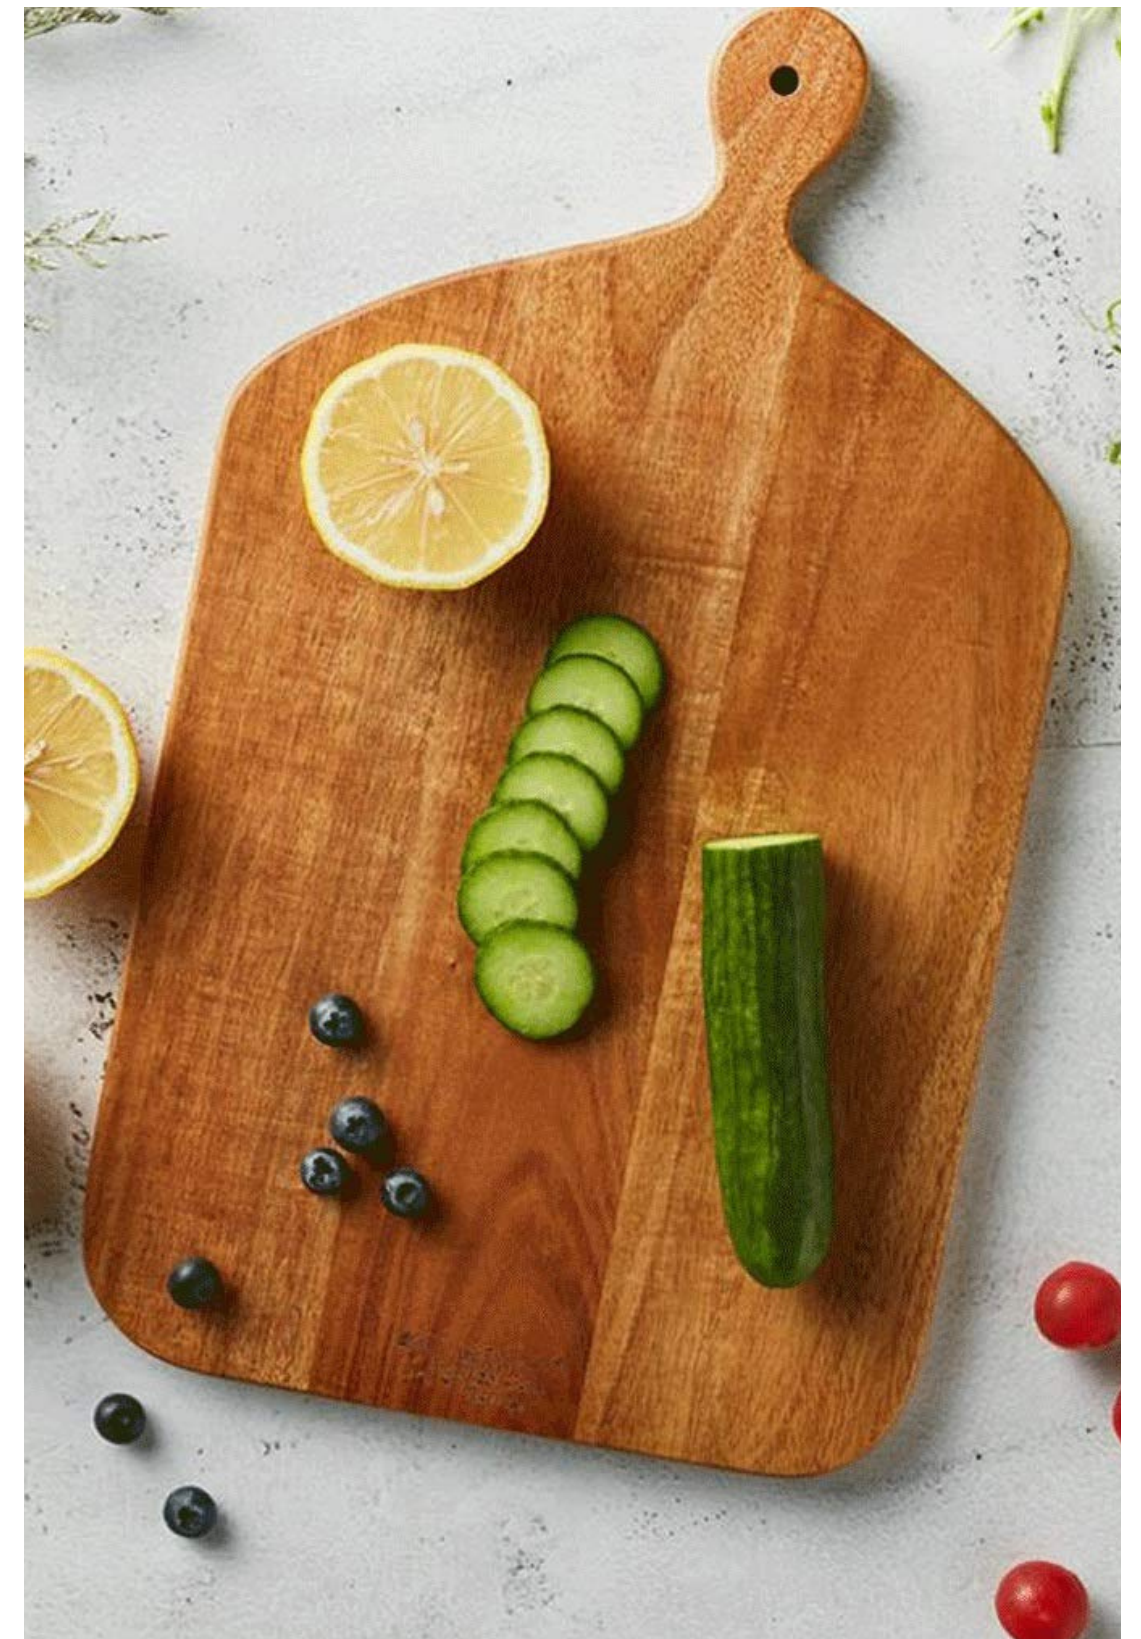

### Imperial Home 3-Piece Bamboo Cutting Boards Set

- Three different sizes 8" x 6", 1" x 9" and 13" x 11"
- Material Natural Bamboo
- Color Light Brown

5

[www.lis-global.net](http://www.lis-global.net)