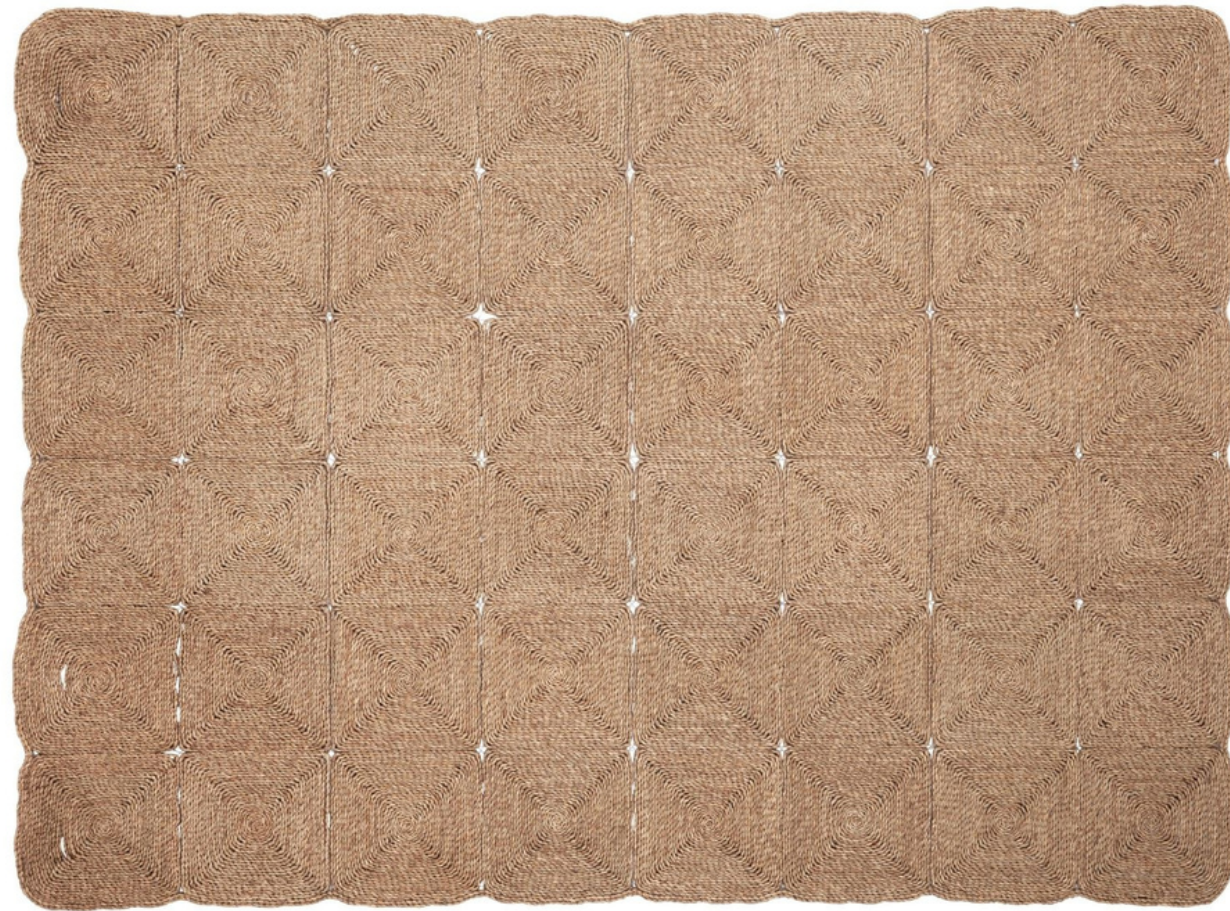

Banana Fibre Table Runner

- Colour: Natural
- Care: Spot clean only
- Materials: Banana Fibers and Cotton
- Size: 36 X 188 cm

Jute

Jute Round Rug

- Colour: Natural
- Material: Jute
- Care: Vacuum regularly on a on a low setting
- Size: S (90 cm); M (120 cm); L (150 cm)

- Colour: Natural
- Material: Jute fibre
- Care: Vacuum regularly on a on a low setting
- Size: S (90 cm); M (120 cm); L (150 cm)

*Water
hyacinth*

Water Hyacinth Circle Rug

- Colour: Natural
- Material: Water Hyacinth fibre
- Care: Vacuum regularly on a on a low setting
- Size: S (50 cm); M (60 cm); L (90 cm); XL (150 cm)

Water Hyacinth Rectangular Rug

- Colour: Natural
- Material: Water Hyacinth fibre
- Care: Vacuum regularly on a on a low setting
- Size: S (60 x 90 cm); M (90 x 150 cm); L (180 x 270 cm); XL (240 x 300 cm)

Water Hyacinth Stripe Rug

- Colour: Natural
- Material: Water Hyacinth fibre
- Care: Vacuum regularly on a on a low setting
- Size: S (60 x 90 cm); M (90 x 150 cm); L (180 x 270 cm); XL (240 x 300 cm)

Seagrass