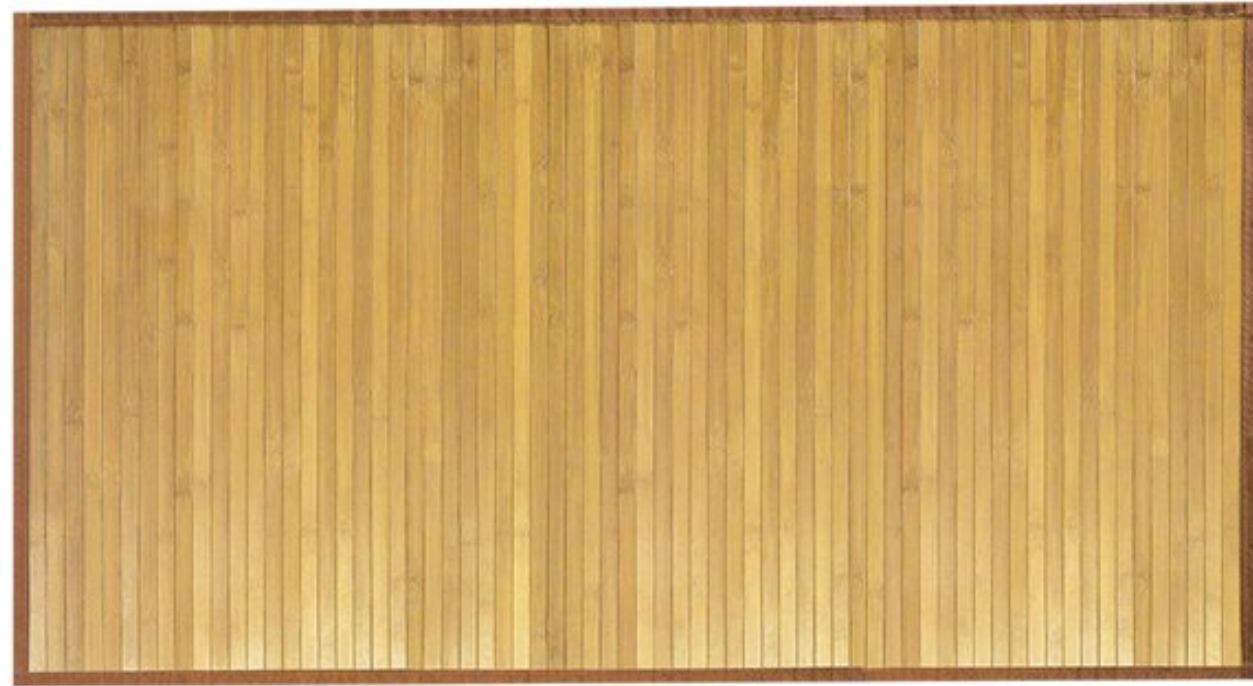

Banana Fibre Table Runner

- Colour: Natural
- Care: Spot clean only
- Materials: Banana Fibers and Cotton
- Size: 36 X 188 cm

Jute

Jute Round Rug

- Colour: Natural
- Material: Jute
- Care: Vacuum regularly on a on a low setting
- Size: S (90 cm); M (120 cm); L (150 cm)

Water Hyacinth Stripe Rug

- Colour: Natural
- Material: Water Hyacinth fibre
- Care: Vacuum regularly on a on a low setting
- Size: S (60 x 90 cm); M (90 x 150 cm); L (180 x 270 cm); XL (240 x 300 cm)

Seagrass

Seagrass rug carpet

- Colour: Natural
- Material: Seagrass fibre
- Care: Vacuum regularly on a on a low setting
- Size: 180 x 240 cm (customed)

Seagrass Oval Rug Carpet

- Colour: Natural
- Material: Seagrass fibre
- Care: Vacuum regularly on a on a low setting
- Size: S x (90 x 150 cm); M (140 x 200 cm); L (160 x 230 cm)

Seagrass Floor Mat

- Colour: Natural
- Material: Seagrass fibre
- Care: Vacuum regularly on a on a low setting
- Size: S (60 x 90 cm); M (90 x 150 cm); L (180 x 270 cm); XL (240 x 300 cm)

Bamboo

Round Non Slip Bamboo Rug